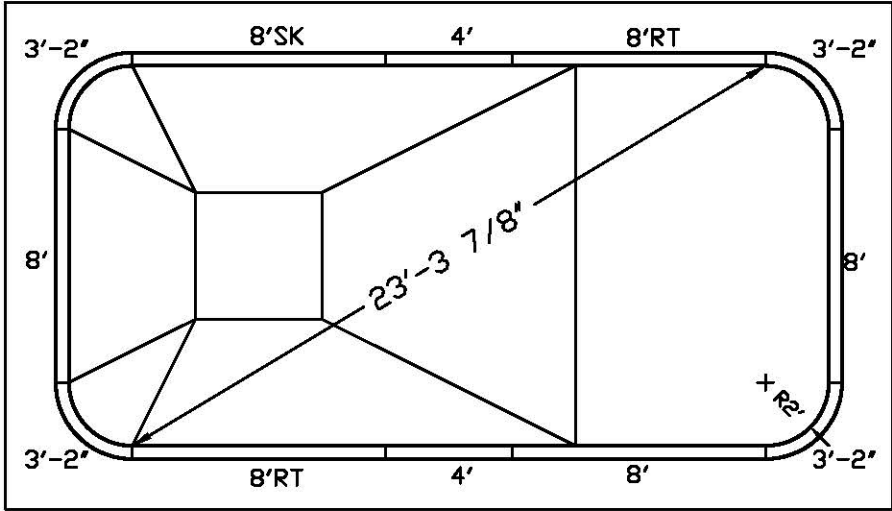

OVER DIG
DIMENSIONS
20' x 36'
DIAGONAL
41'-2 1/4"

N.S.P.I TYPE 0 NON-DIVING

Classic Series
 RoyalSwimmingPools.com
 877-602-7067

12x24 Rectangle 2ft. Rad.

QTY.	LENGTH	RADIUS	STYLE
2	4'	-	PLAIN
2	8'RT	-	RETURN
3	8'	-	PLAIN
1	8'SK	-	SKIMMER
4	3'-2"	2'-0"	CORNER
12	-	-	A-FRAMES
1	-	-	NUT & BOLT PACK

DRAWN BY: NM	Revisions	PER: 68' - 7"
DATE: 13/03/2007	1	S.A.: 284, 566 ft ²
SCALE: NTS	2	VOL: 1
DRAWING NUMBER: ALP1224-RE20S		APPROVED: